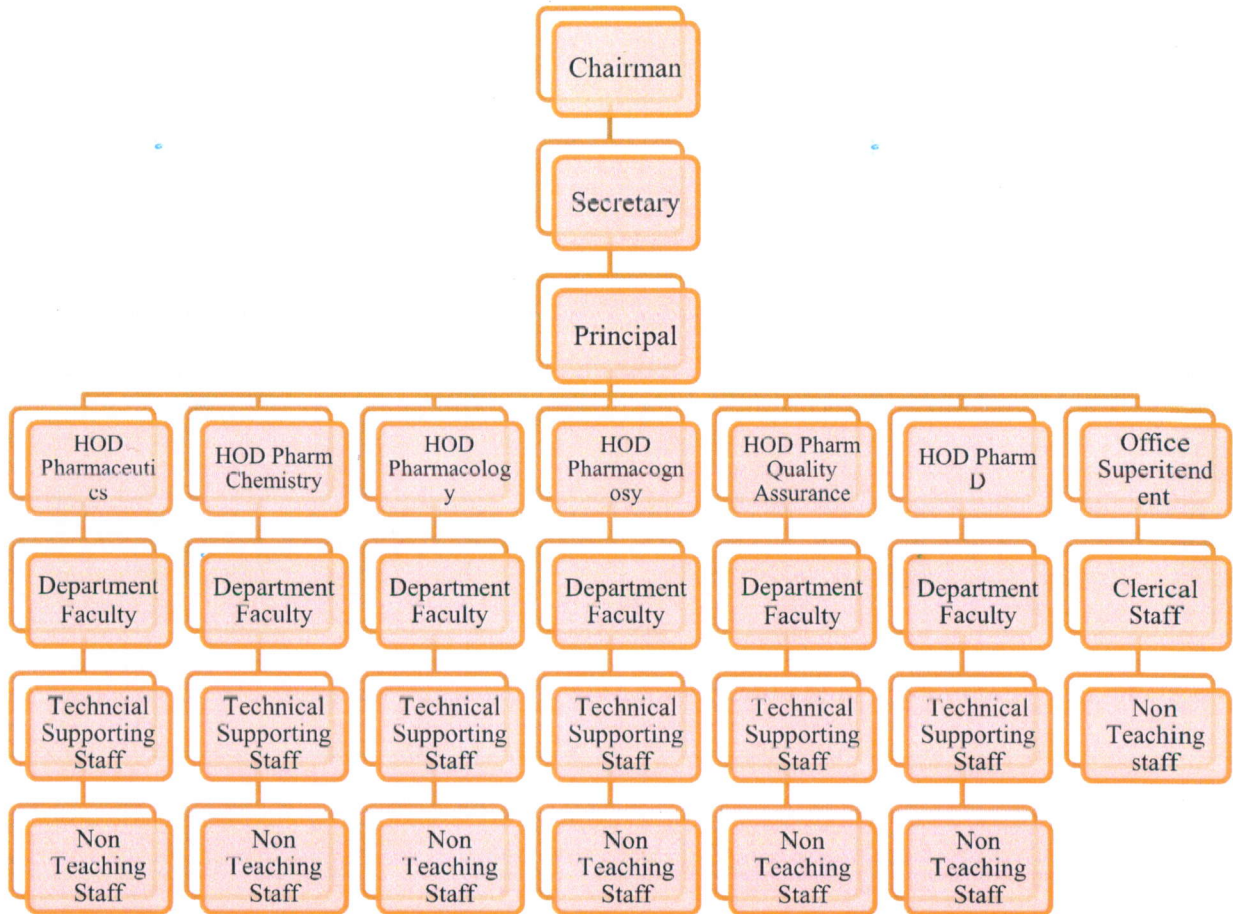

Organogram

Modern College of Pharmacy Nigdi Pune

[Signature]
Principal

P. E. S. Modern College of Pharmacy
Sector No.21, Yamunanagar, Nigdi,
Pune - 411 044.